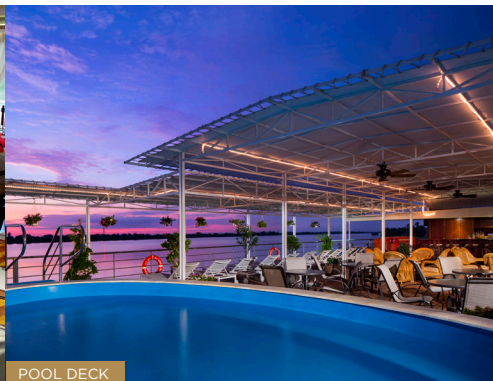

STATEROOM FEATURES:

- ◆ All outside staterooms with Twin Balconies
- ◆ Sitting area perfect for admiring scenic river views
- ◆ Individually controlled air-conditioning
- ◆ Writing desk, bathrobes and slippers, mini bar, safe, TV and telephone for onboard communication

MEKONG RESTAURANT

POOL DECK

SAIGON LOUNGE

AMAWATERWAYS™

THE HIGHEST RATED RIVER CRUISE SHIPS

STATEROOM

SUITE

AMADARA