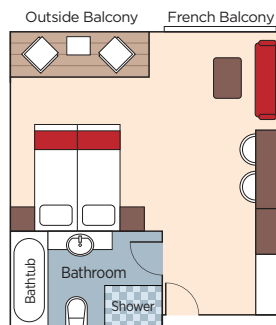

Category Suite