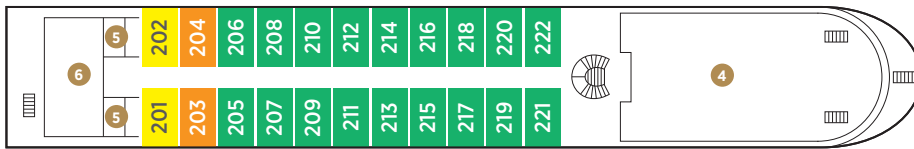

MEKONG RESTAURANT

POOL DECK

SAIGON LOUNGE

AMAWATERWAYS™

THE HIGHEST RATED RIVER CRUISE SHIPS

STATEROOM

SUITE

AMADARA

- 1 Pool
- 2 Sadeck Spa
- 3 Fitness Room
- 4 Saigon Lounge & Bar
- 5 Saigon Spa
- 6 The Chef's Table Restaurant
- 7 Mekong Restaurant

Technical Data

Built: 2015
Length: 302 ft.
Width: 46 ft.
Crew: 52
Staterooms: 62
Passengers: 124
Registry: Vietnam

- Lux. Suite** Sadeck Deck / French & Outside Balcony - 502 sq. ft.
- Suite** Sadeck Deck / French & Outside Balcony - 366 sq. ft.
- Cat. A** Saigon Deck / French & Outside Balcony - 251 sq. ft.
- Cat. B** Sadeck, Saigon & Tonle Deck / French & Outside Balcony - 251 sq. ft.
- Cat. C** Tonle Deck / French & Outside Balcony - 251 sq. ft.