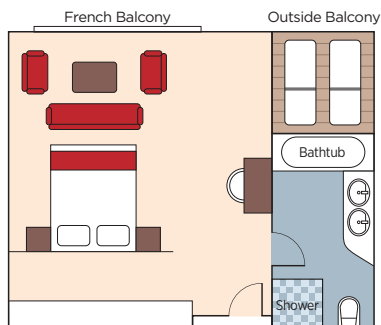

Category Luxury Suite