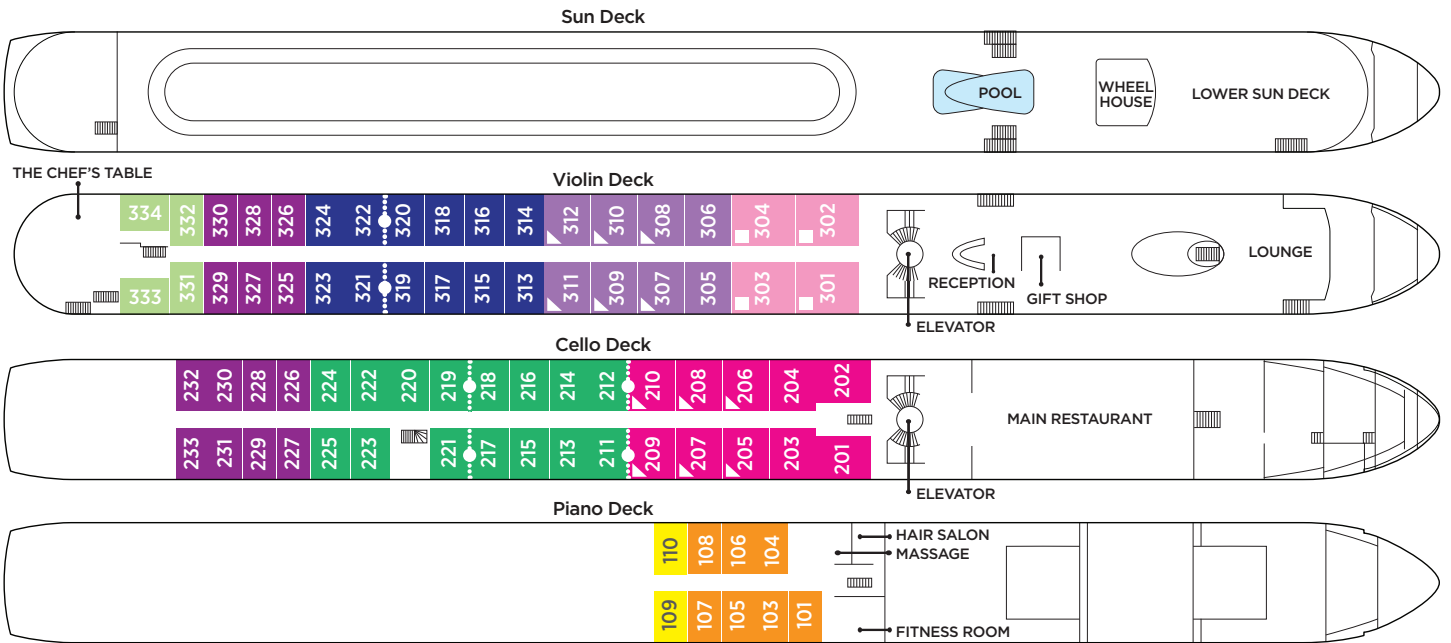

The Chef's Table Restaurant

Included Features:

- ◆ Panoramic Lounge with bar, piano and dance floor
- ◆ Walking track, pool with swim-up bar, fitness room and bicycles for in-port exploration
- ◆ Complimentary high-quality Wi-Fi
- ◆ Hair salon and massage services*
- ◆ The Chef's Table specialty restaurant with tasting menu
- ◆ Breakfast and lunch featuring regional cuisine; multi-course dinners made with fresh local ingredients
- ◆ Hand-selected wine, beer and soft drinks with meals—plus a Sip & Sail cocktail hour
- ◆ All-day tapas menu and afternoon tea; 24-hour coffee station
- ◆ Welcome Cocktail and Dinner, La Chaîne des Rôtisseurs Dinner, Captain's Cocktail and Gala Dinner

Twin Balcony Stateroom

AMAKRISTINA 2025

Technical Data

Length: 443 ft.
 Width: 38 ft.
 Crew: 51
 Staterooms: 76
 Passengers: 152
 Registry: Switzerland

Category	Deck / Stateroom / Size
Suite	Violin / French & Outside Balcony / 350 sq. ft.
AA	Violin / French & Outside Balcony / 235 sq. ft.
AB	Cello / French & Outside Balcony / 235 sq. ft.
BA	Violin / French & Outside Balcony / 210 sq. ft.
BB	Cello / French & Outside Balcony / 210 sq. ft.

Category	Deck / Stateroom / Size
CA	Violin & Cello / French Balcony / 170 sq. ft.
CB	Violin / French Balcony / 155 sq. ft.
D	Piano / Fixed Windows / 160 sq. ft.
E	Piano / Fixed Windows / 160 sq. ft.

Elevator reaches the Violin, Cello and Piano Deck (does not reach the Sun Deck).