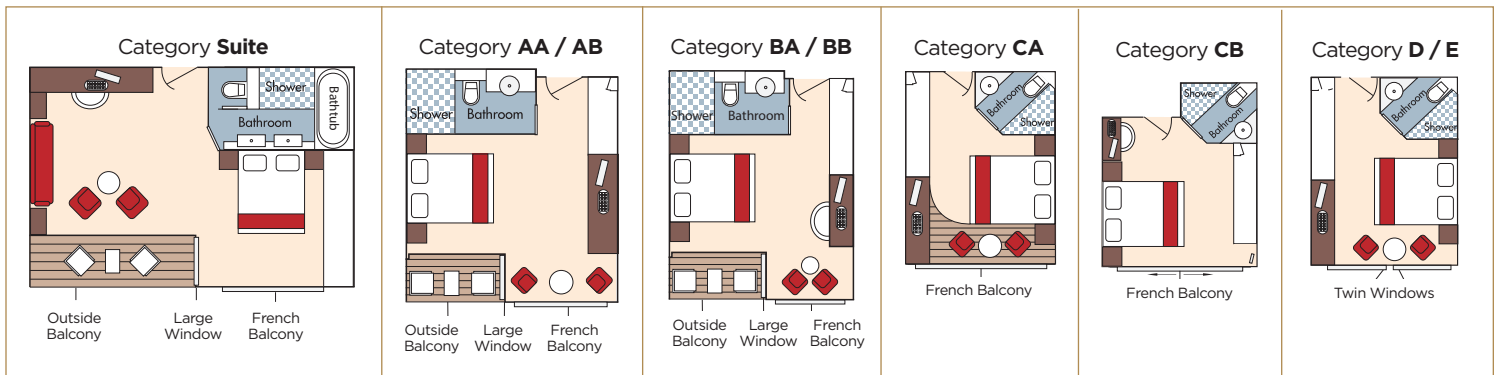

Stateroom Layouts

Note: Stateroom layouts are not to scale. Staterooms 201 & 202 are slightly modified